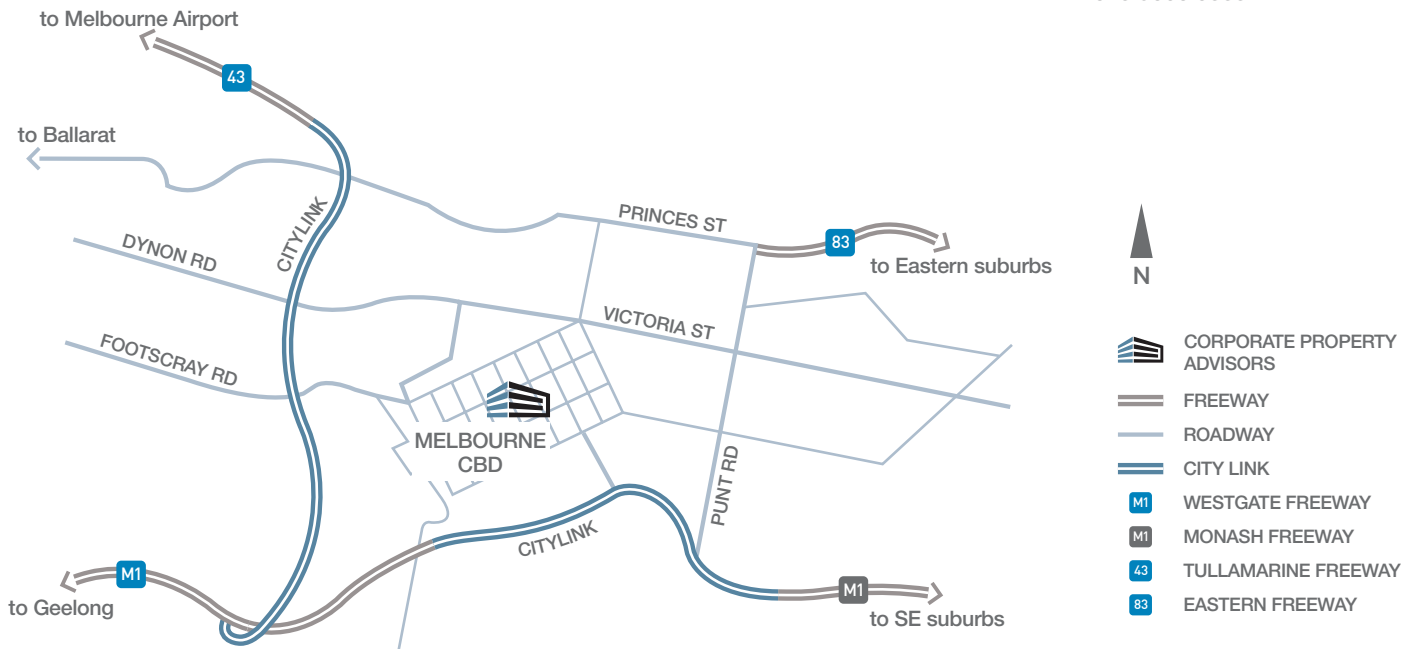

# LOCATION MAP

## > MELBOURNE FREEWAY NETWORK

Address : Level 7, 443 Little Collins Street  
Melbourne 3000 Victoria

Phone : + 613 9606 0333